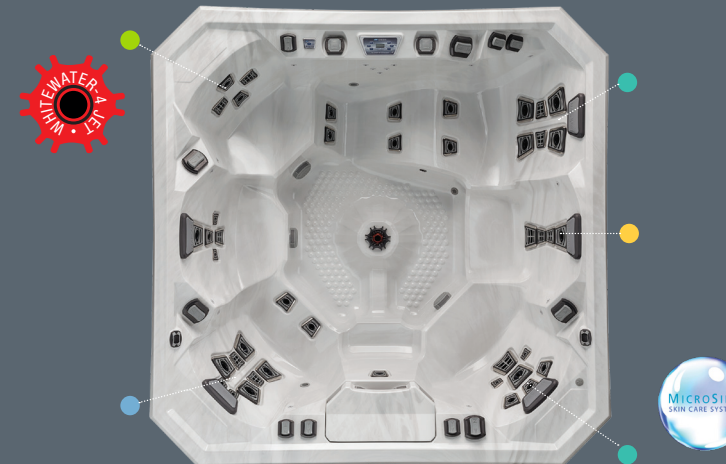

V65L: 3 PERSON HOT TUB

Specialized Seats: ● Deep-Tissue ● Relaxation ● Swedish

The V65L is your personal vacation at home. Its compact size fits tight spaces, and can be located anywhere thanks to 120 Volt plug-and-play convenience. 22 Jetpods soothe weary muscles, a comfortable Commander's Lounge lets you really chill out, plus a cooldown seat is the perfect perch. Just add friends for serious fun!

V84: 6 PERSON HOT TUB

Specialized Seats: ● Deep-Tissue (2) ● Relaxation ● Shiatsu ● Swedish

The V84 allows you to voyage with your family year-round. Six seating positions are fit for a clan, plus a high perch to feel the power of the Whitewater-4 jet. Add 36 Jetpods to deliver a customized massage, and five V³ Controls to target your trouble spots and you'll be off on a world of hydromassage adventure!

*May be wired 1 x 16A, 2 x 16A, 1 x 32A, 3 phase

V94: 7 PERSON HOT TUB

Specialized Seats: ● Deep-Tissue ● Relaxation ● Shiatsu ● Swedish

The V94 is a virtual giant, providing all the room you need, including two bonus steps. The Whitewater-4 jet delivers a volcanic eruption of exhilarating therapy. Add two dual-speed pumps, the V-O-L-T system and 40 Jetpods, and you have one dynamic hot tub engineered for a crowd!

V94L: 7 PERSON HOT TUB

Specialized Seats: ● Deep-Tissue ● Relaxation ● Shiatsu ● Swedish (2)

The V94L, with its full Commander's Lounge, is the laid-back brother to the V94. Two dual-speed pumps, the V-O-L-T system, 43 Jetpods, and five V³ Controls create revitalizing therapy. Plus, the Whitewater-4 jet delivers a volcanic eruption of exhilarating therapy, especially to feet and legs.