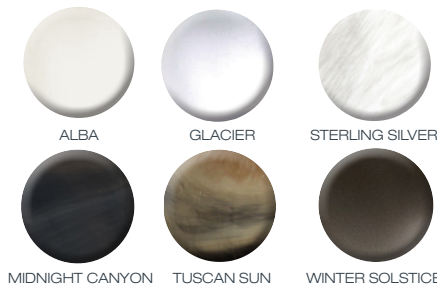

INTERIOR ACRYLIC COLOR CHOICES