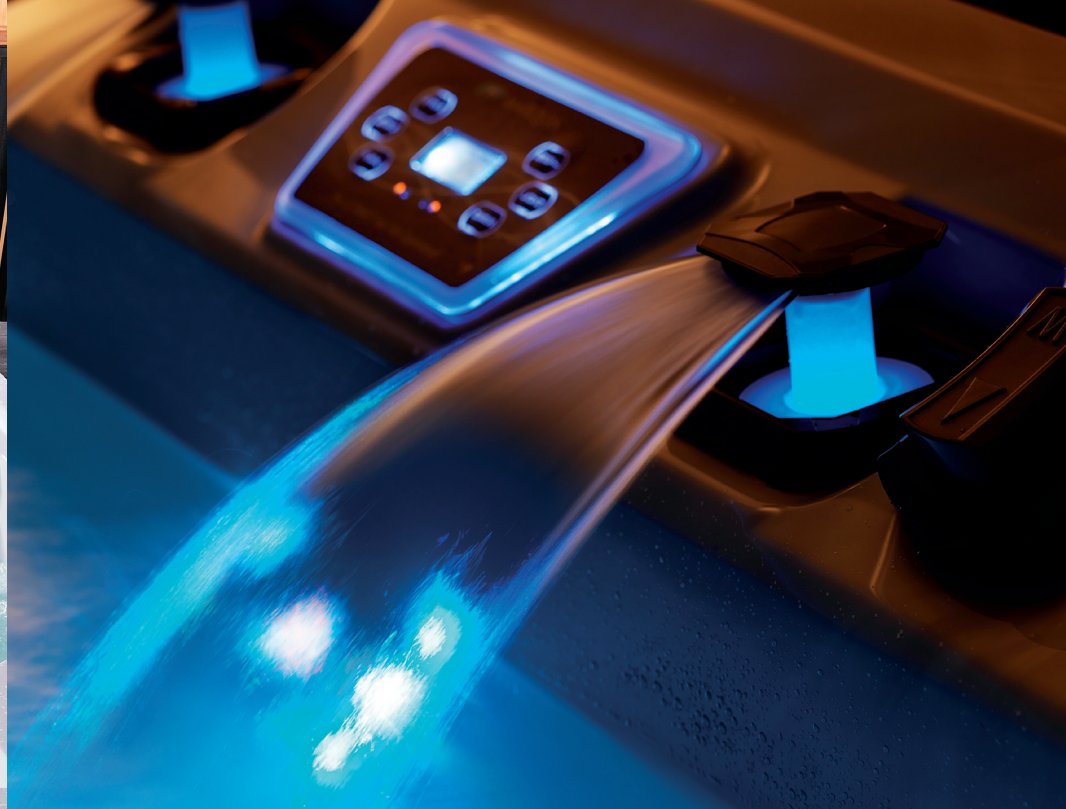

Tethers, Rowers, Music & Luxury Galore

Swim spa activities may include anything from free swimming and water aerobic exercises. The optional Fitness Package includes Resistance & Rowing Kit to strengthen your upper body and aid in rehabilitation from injuries and accidents. And a swim tether for swimming against or with the current is also included.

Pamper All Your Senses

Crank up the audio with optional Bluetooth Audio System (V174) or Cosmic™ Audio (V150) with sub-woofer and surface mount speakers while you work out to your favorite music. Cosmic Audio also offers an optional remote. Sub-waterline Starlight™ LED multicolored lighting brings additional sparkle to the water. Soothing waterfall features, standard, set the mood.